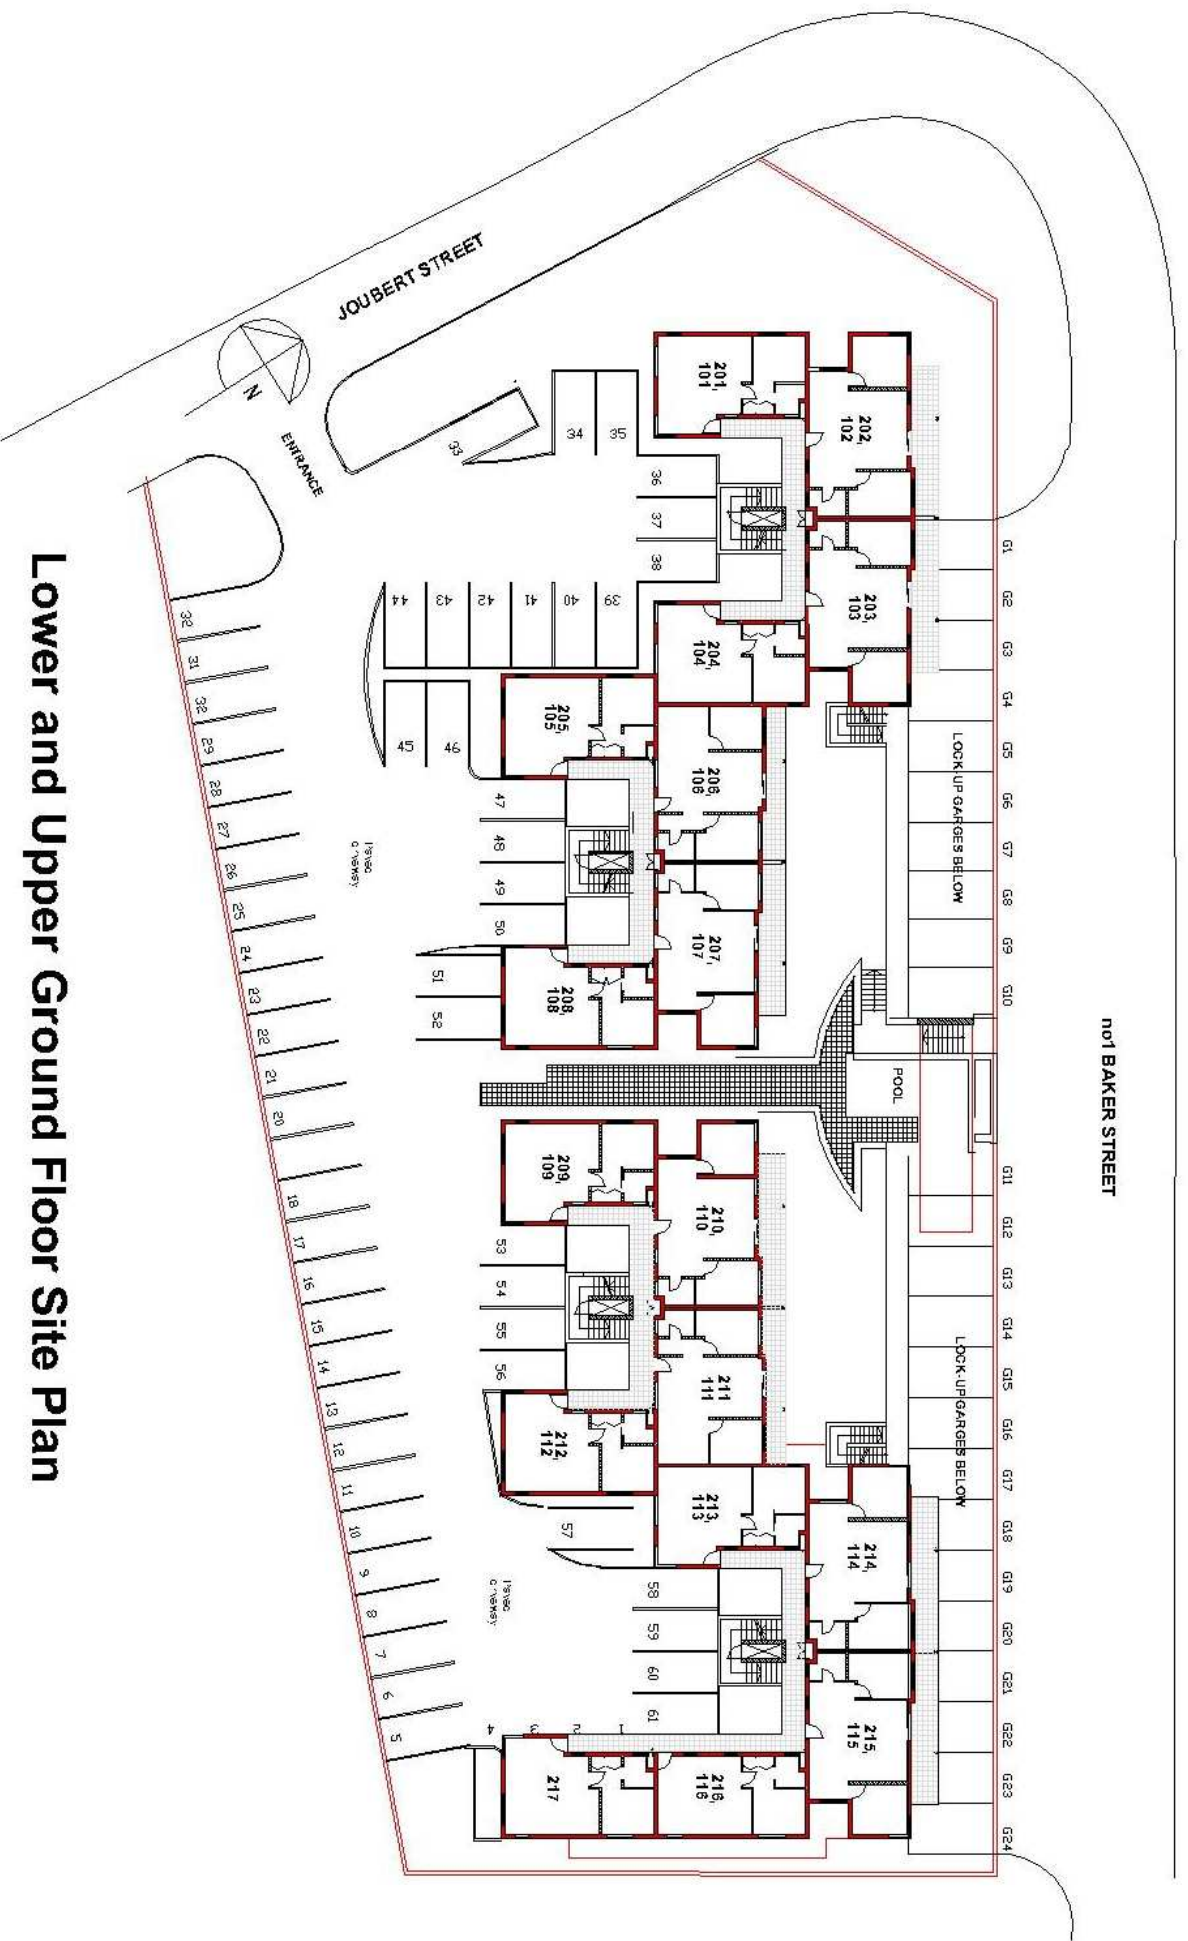

First Floor Site Plan

**HERMANN SCHNEPEL** architect

*Baker Street*  
The number one address in Nelspruit.

no1 BAKER STREET

## Lower and Upper Ground Floor Site Plan

**HERMANN SCHNEPEL** architect

**WH & Sons**  
REAL ESTATE

**CIVICON**  
CONSTRUCTION

**WH Vonzail**  
PROPERTY DEVELOPERS & BUILDERS

*Baker Street*  
The number one address in Netšprüll.